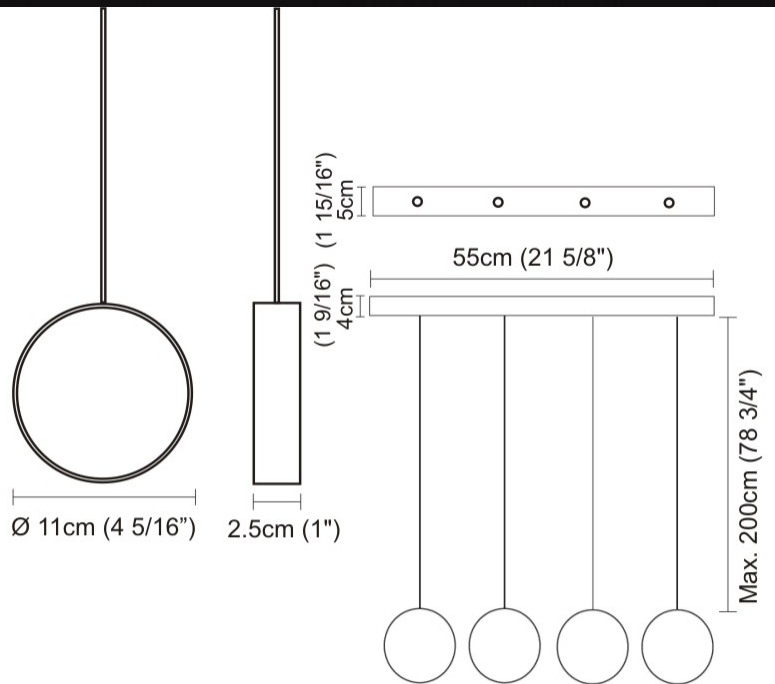

DO NOT DISTURB SUSPENSION

D131117-

base number _____
Finish _____
Options _____

1. To build a product code in our configurator select the specify button on the base model # product page
2. To build a manual product code on this datasheet choose from the options listed below in blue font and add the suffix to the base model #

GENERAL

Series: Do Not Disturb
Brand: Knikerboker
Division: Design
Mounting Type: Suspension
Mounting Location: Ceiling
Subcategory: Ambient

PHYSICAL

Shape: Round
Length (mm): 550
Length (in): 21 5/8
Width (mm): 50
Width (in): 2
Light Distribution: Direct / Indirect
Diffuser: Opal
Fixture Finish: EWH / EBK / MAN / COF / PRD / SLF / GLF / CLF / BRL
Fixture Material: Aluminum
Cable Details: Silicon Coaxial Cable 1500mm / 59 1/16"

ELECTRICAL

Lamp Type: LED
Input Wattage (W): 32
Total Output Wattage (W): 28
Dimming: 0-10V Dimming / Phase Dimming (120Vac Only)
Driver Included: Yes
Driver Location: Integrated
Driver Type: Constant Voltage - Universal
Driver Class: Class 2
Input Voltage (V): 120 - 277
Output Voltage (V): 24
Upon Request: (Not included - see components) Remote: Phase dimming @120Vac only / (Included) Integral: 0-10Vdc dimming / 277Vac

LED

Number of LEDs: 4
Color Temperature (°K): 3000
Max. Delivered Lumen (lm): 4000
CRI: >85 CRI
Lamp Life (hrs): 50000

OPTICAL

RATINGS AND CERTIFICATIONS

Certified By: Certified for North American Standards
IP rating: IP20