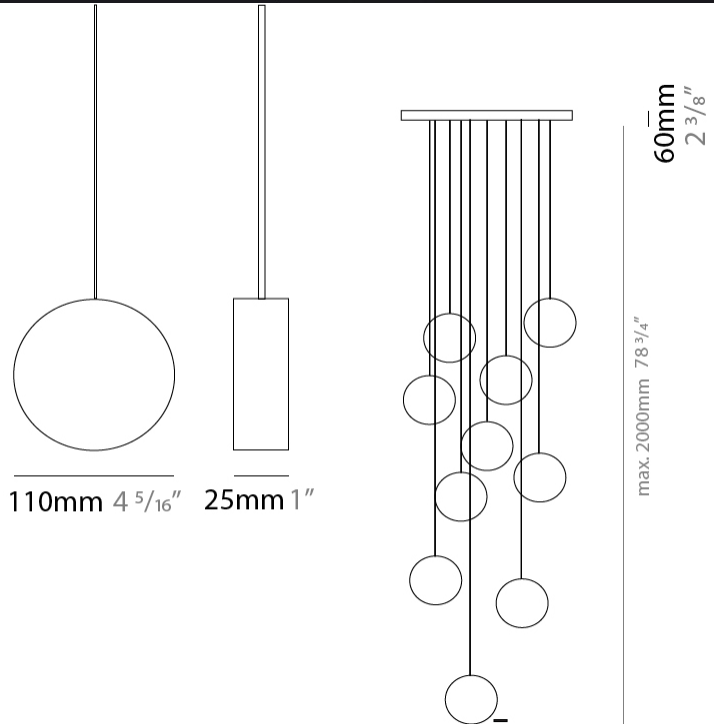

DO NOT DISTURB SUSPENSION

D131561-

base number _____
Finish _____
Options _____

1. To build a product code in our configurator select the specify button on the base model # product page
2. To build a manual product code on this datasheet choose from the options listed below in blue font and add the suffix to the base model #

GENERAL

Series: Do Not Disturb
Brand: Knikerboker
Division: Design
Mounting Type: Suspension
Mounting Location: Ceiling
Subcategory: Pendant

PHYSICAL

Shape: Round
Diameter (mm): 500
Diameter (in): 19 11/16
Extension (mm): 1500
Extension (in): 59 1/16
Light Distribution: Direct / Indirect
Diffuser: Opal
Fixture Finish: [EWH](#) / [EBK](#) / [MAN](#) / [COF](#) / [PRD](#) / [SLF](#) / [GLF](#) / [CLF](#) / [BRL](#)
Fixture Material: Aluminum
Cable Details: Silicion Coaxial Cable 1500 / 59 1/16

ELECTRICAL

Lamp Type: LED
Input Wattage (W): 80
Total Output Wattage (W): 70
Dimming: Non-Dimmable / 0-10V Dimming
Driver Included: Yes
Driver Location: Integrated
Driver Type: Constant Voltage - Universal
Driver Class: Class 2
Input Voltage (V): 120 - 277
Output Voltage (V): 24
Upon Request: Remote: Phase dimming @120Vac only

LED

Number of LEDs: 10
Color Temperature (°K): 3000
Max. Delivered Lumen (lm): 10000
CRI: >85 CRI
Lamp Life (hrs): 50000

OPTICAL

RATINGS AND CERTIFICATIONS

Certified By: CSA Certified to UL and CSA Standards
IP rating: IP20